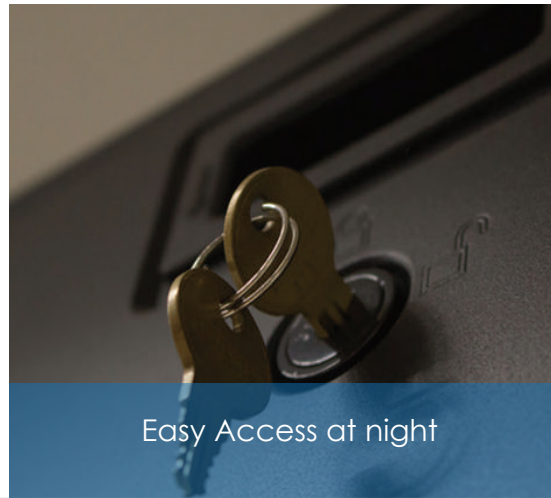

Still looking for your keys?

No hands to unlock the door?

Forgot to bring your keys?

Still holding a bunch of keys?

Say Goodbye to your "KEYS"!

Biometric Fingerprint

Password Unlocking

RFID Card Unlocking

Mobile Phone Remote Control

NFC Unlocking

Keyless Entry

Easy Access at night

Mobile Access

Home Stay Friendly

Retina Series

Living a smarter way

Support NFC, biometric fingerprint, mobile app, virtual password, RFID card, and mechanical key to unlock;

Doorbell function - notification will be sent to your app when visitors rings the door bell and you could view visitor via mobile video surveillance;

Night vision camera enable you to monitor the situation outside your home;

Motion Detector – detect motion and take photos automatically when somebody linger around longer than the pre-set time;

Leave Home button – one button to control all smart appliances & turn on security;